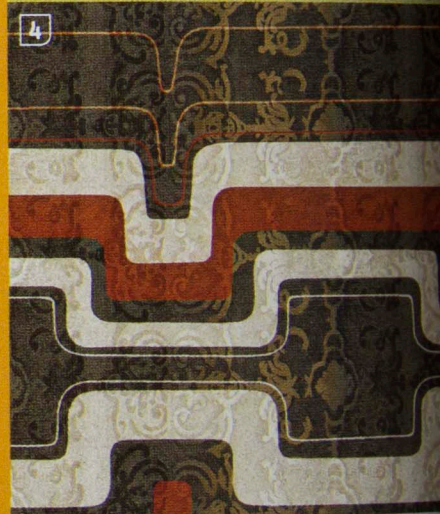

Contract Impact

High-style carpet for high-traffic areas

1. Stained Glass 5 Cut Design tile in recycled nylon by Flor. **circle 421**
2. Philadelphia plank in solution-dyed nylon by Mannington Commercial. **circle 422**
3. Fluid and Fractured tiles in solution-dyed nylon by Bolyü. **circle 423**
4. VL35955 broadloom in nylon by Durkan. **circle 424**
5. Dandelion rug in cut-pile nylon by Milliken & Company. **circle 425**
6. Kowloon broadloom in nylon by J+J Invision. **circle 426**
7. Paris Tweed broadloom in solution-dyed nylon by Bentley. **circle 427**

See page 96 for sources. ➔