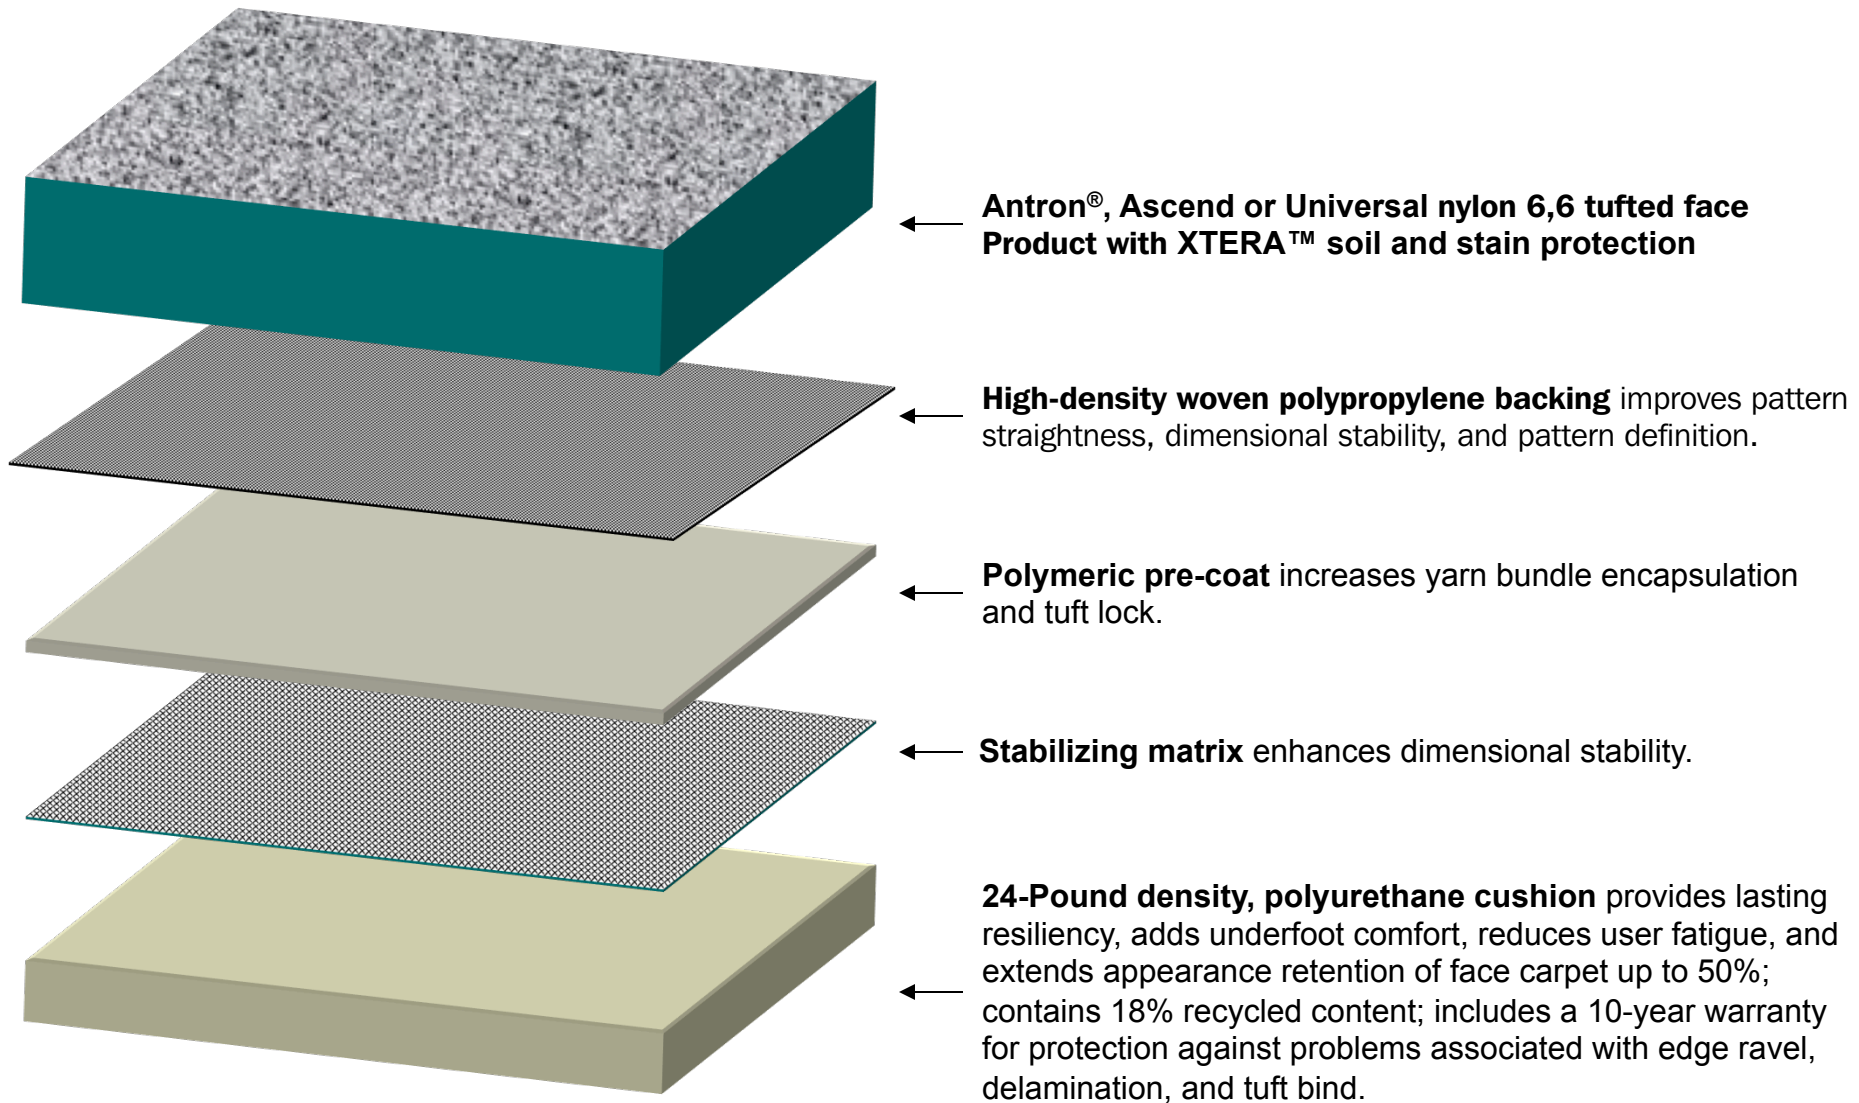

# Easy Street Cushion

October 2017

Easy Street Cushion backing structure contains 14% pre-consumer and 8% post-consumer recycled content. It is certified CRI Green Label Plus.

**BENTLEY™**