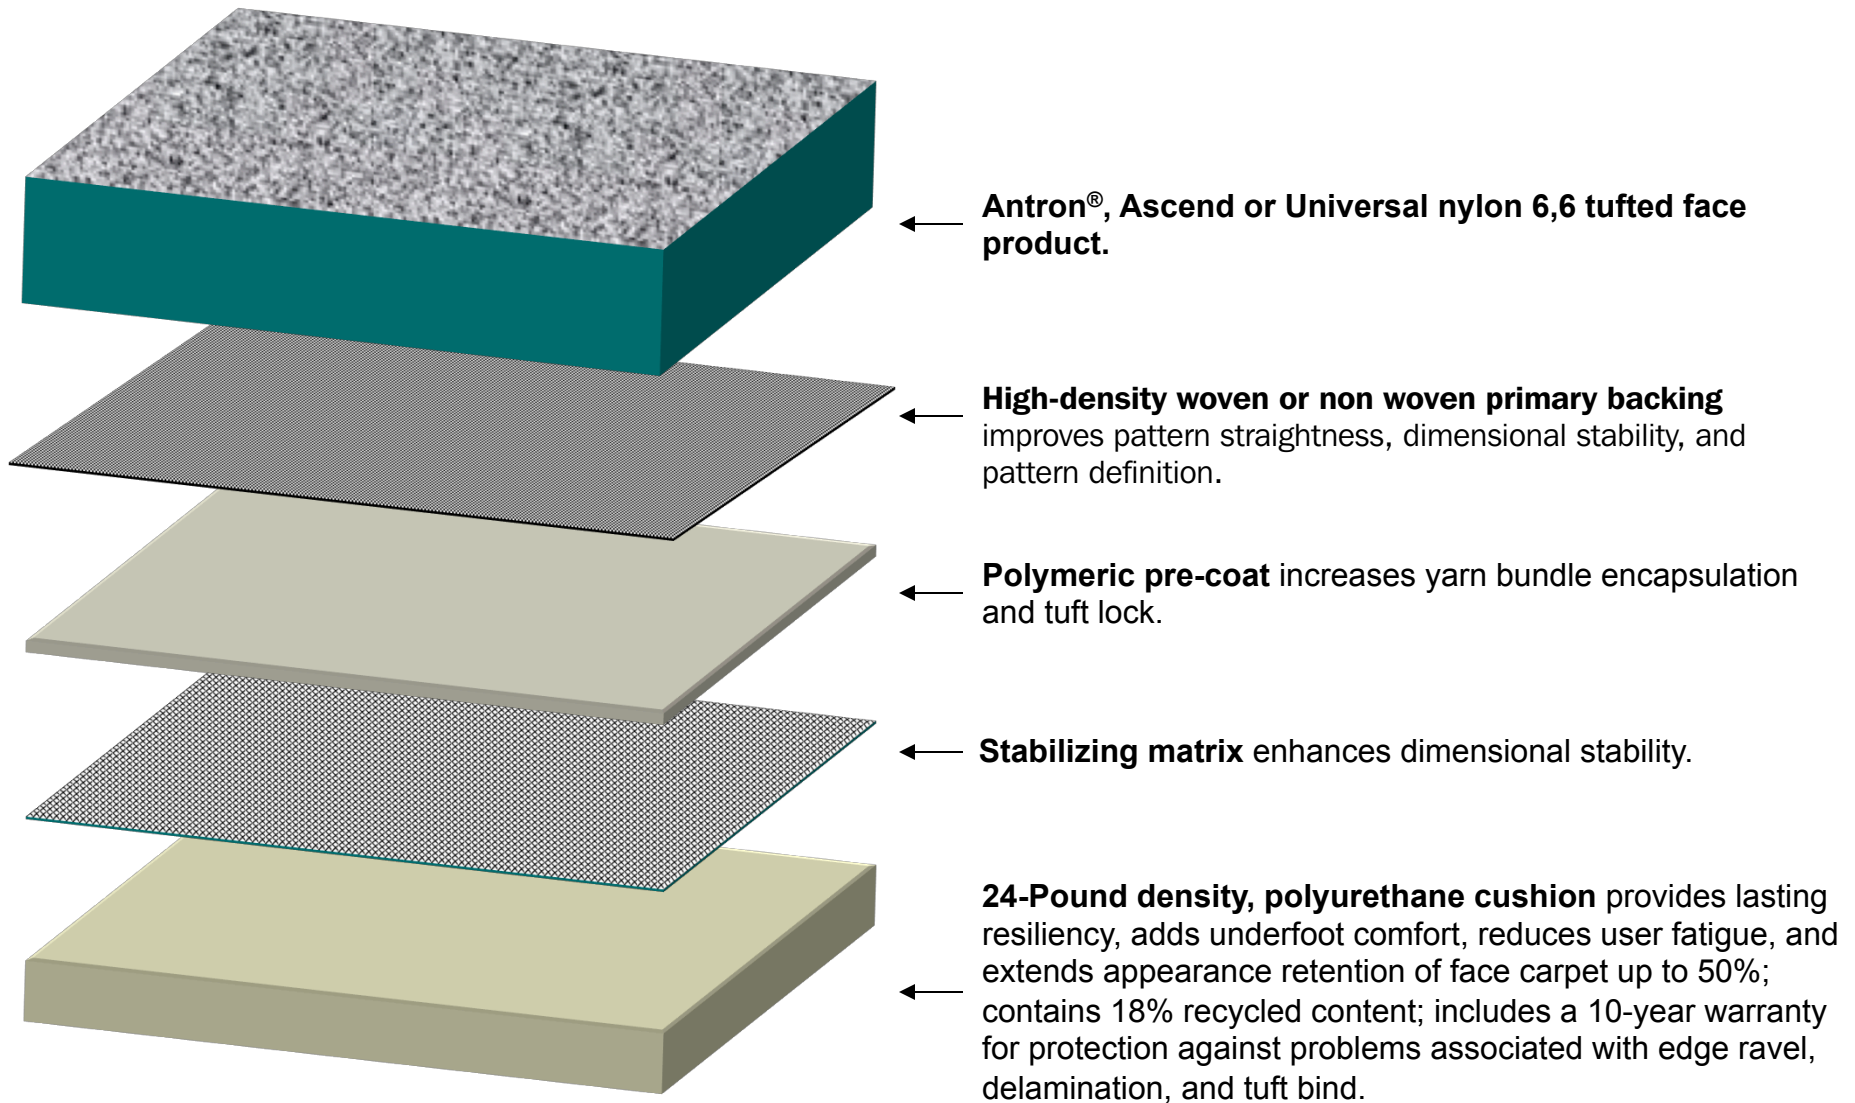

Easy Street Cushion

March 2019

Easy Street Cushion backing structure contains 14% pre-consumer and 8% post-consumer recycled content. It is certified CRI Green Label Plus.

BENTLEY™