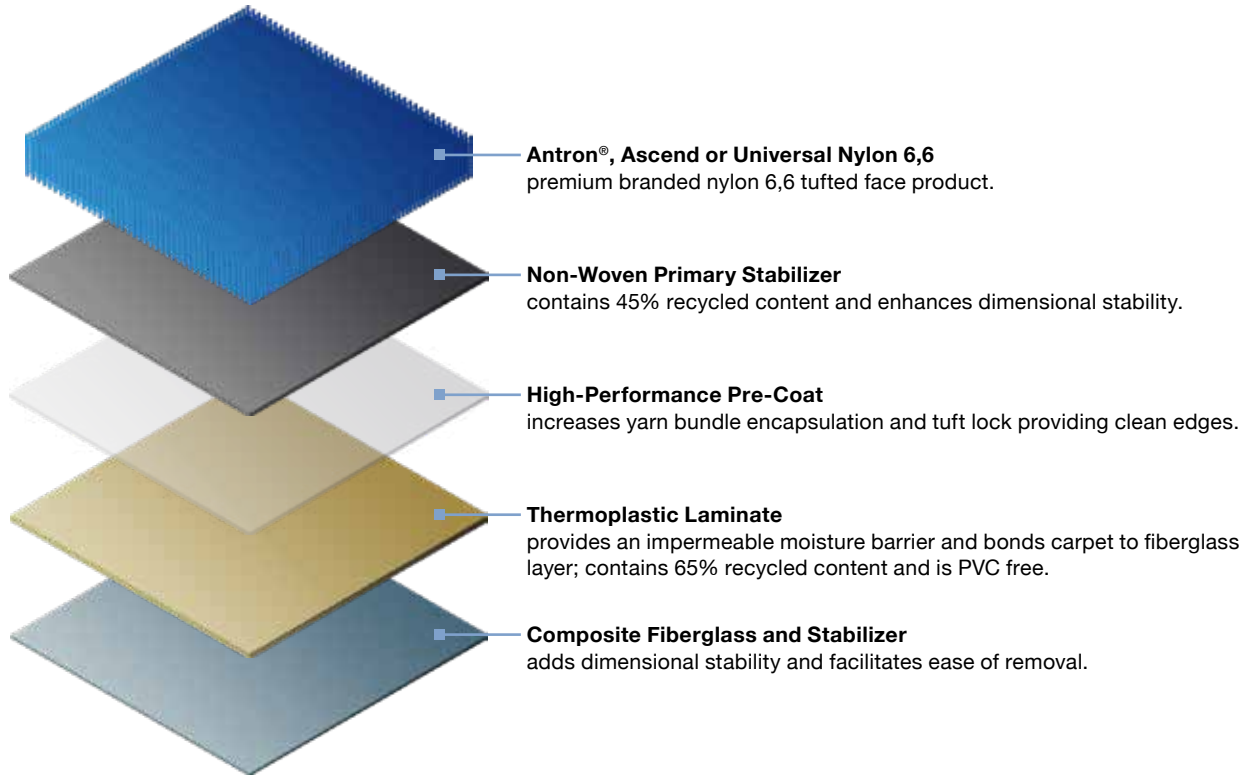

## Backing Overview

# EliteFlex™ 6 ft Hardback

### Recycled Content

EliteFlex™ Hardback backing structure contains 36% pre-consumer and 15% post-consumer recycled content.