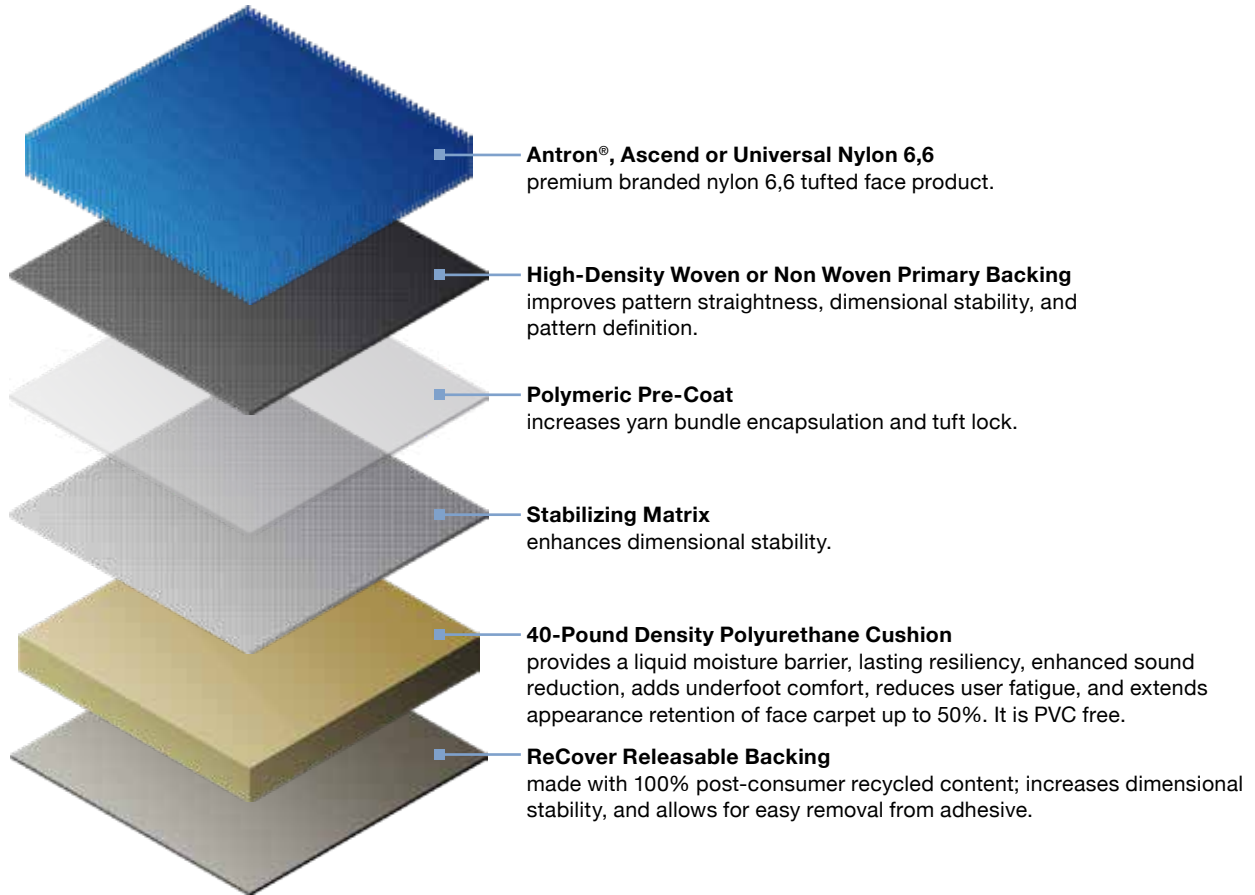

Backing Overview

Optimum Barrier™ II RC Cushion

Recycled Content

Optimum Barrier™ II RC Cushion backing structure contains 18% pre-consumer and 15% post-consumer recycled content.

Sustainability

Certified NSF® 140 Platinum and CRI Green Label Plus.

Warranty

15-year warranty for protection against problems associated with edge ravel, delamination, tuft bind, and moisture penetration.

BENTLEY®

800.423.4709 | BENTLEYMILLS.COM

[202008]