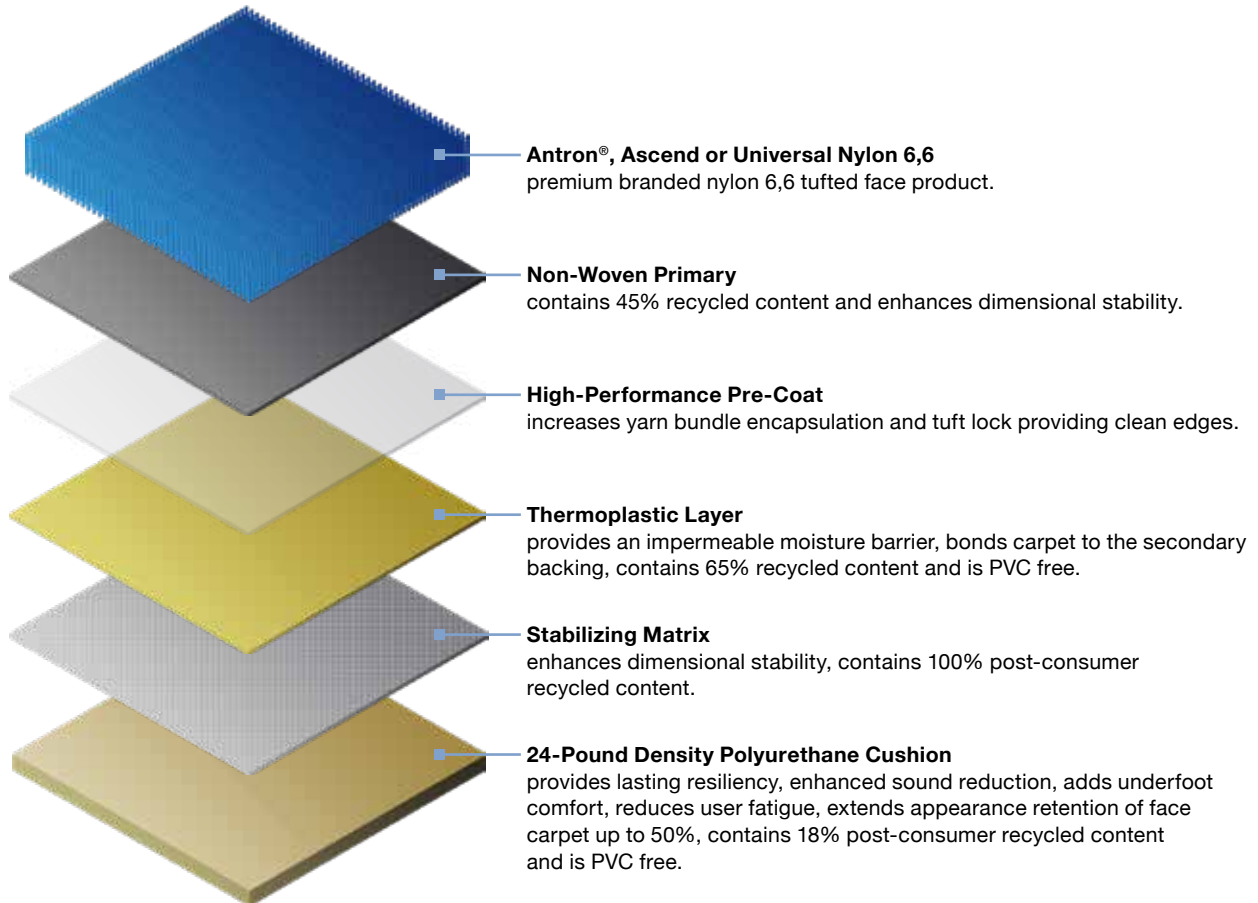

## Backing Overview

# EliteFlex™ 6 ft Cushion

### Recycled Content

EliteFlex™ 6 ft Cushion backing structure contains 22% pre-consumer and 22% post-consumer recycled content.

### Sustainability

Certified Cradle to Cradle Silver, NSF® 140 Gold, and CRI Green Label Plus.