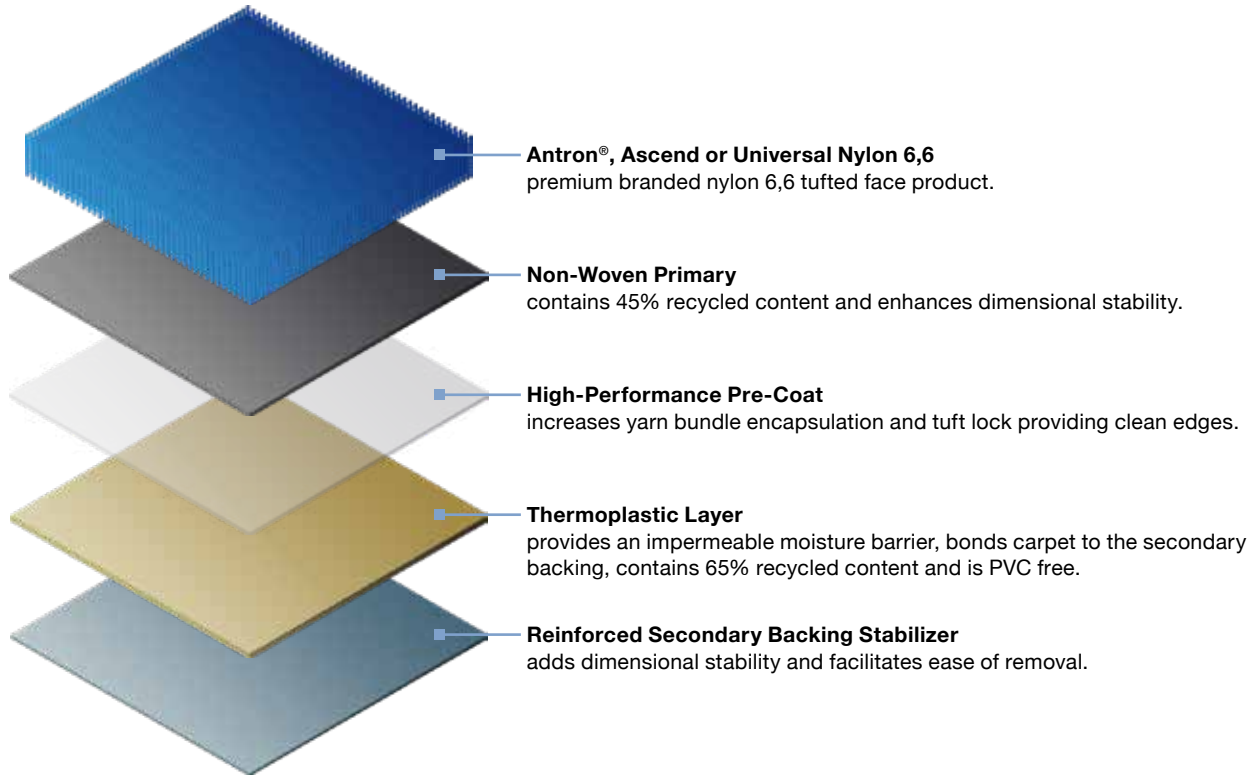

Backing Overview

EliteFlex™ 6 ft Hardback

Recycled Content

EliteFlex™ 6 ft Hardback backing structure contains 36% pre-consumer and 15% post-consumer recycled content.

Sustainability

Certified Cradle to Cradle Silver, NSF®140 Gold, and CRI Green Label Plus.

Warranty

Limited lifetime warranty for problems associated with with edge ravel, delamination, tuft bind, and moisture penetration.

BENTLEY®

800.423.4709 | BENTLEYMILLS.COM

[202010]