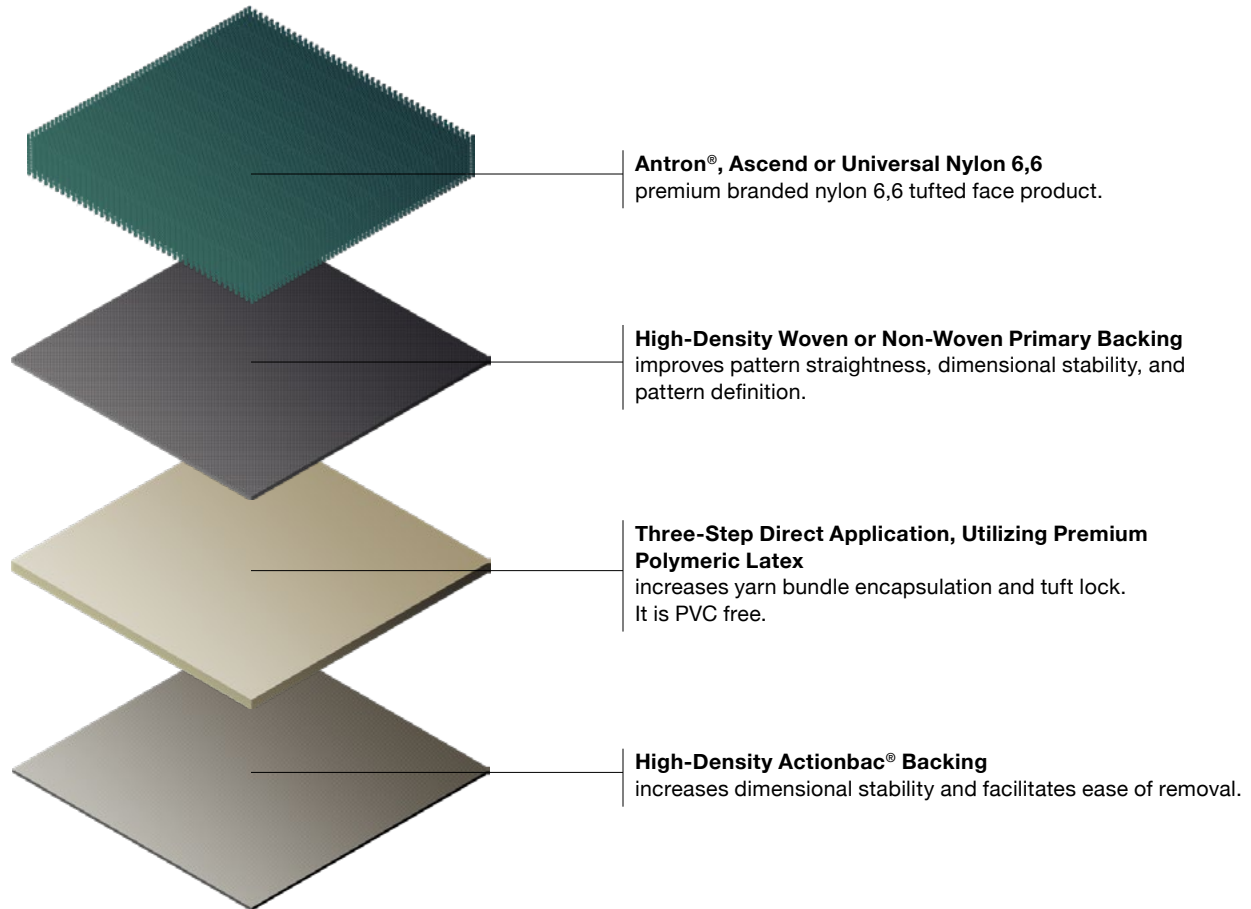

Backing Overview

High PerformancePC

Recycled Content

High PerformancePC backing structure contains 58% pre-consumer recycled content.

Sustainability

Certified Cradle to Cradle Silver, NSF® 140 Gold, and CRI Green Label Plus.

Warranty

10-year warranty for protection against problems associated with edge ravel, delamination, and tuft bind.