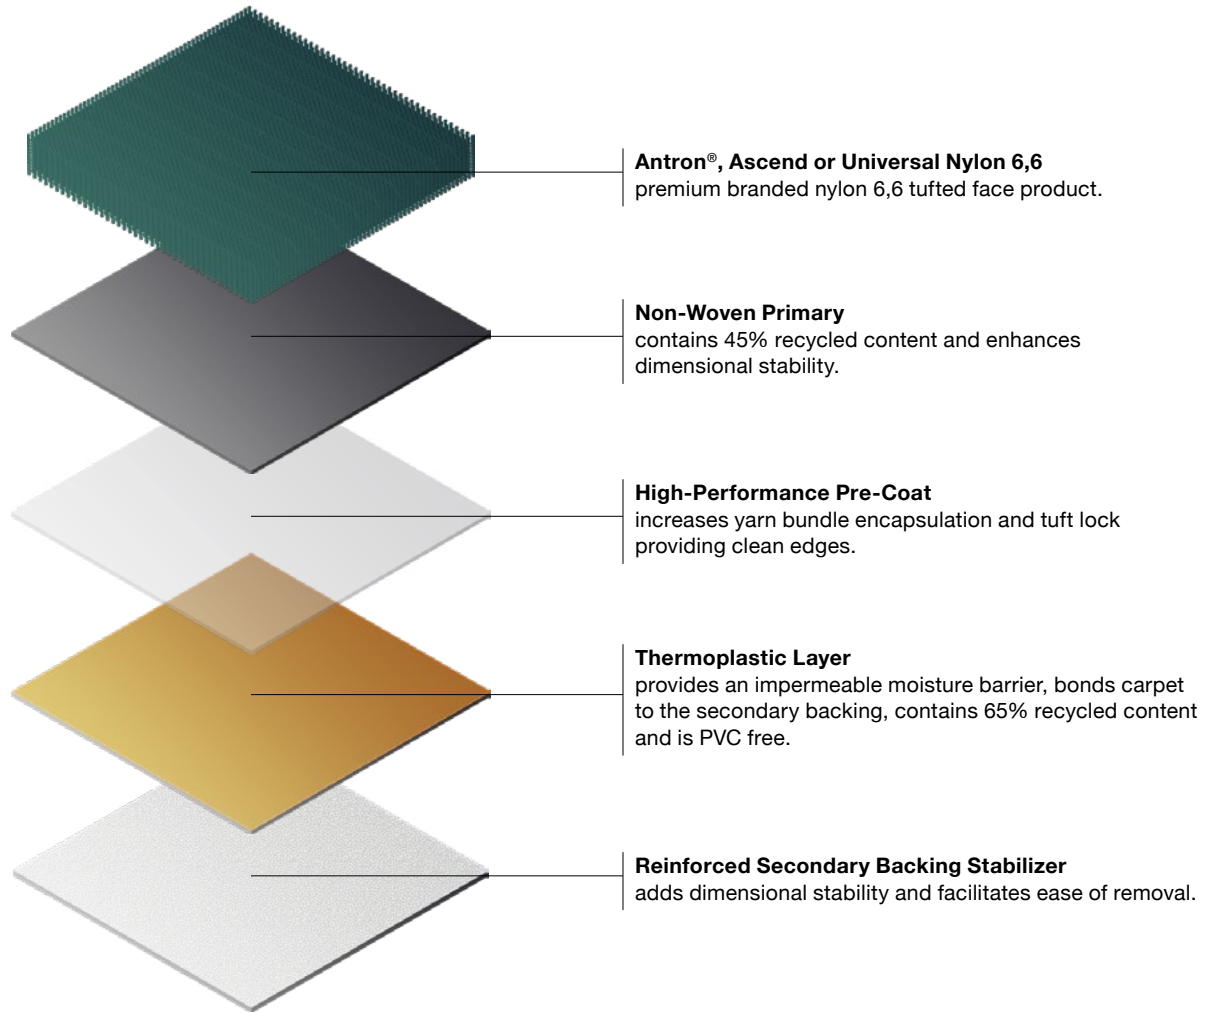

Backing Overview

EliteFlex™ 6 ft Hardback

Recycled Content

EliteFlex™ 6 ft Hardback backing structure contains 36% pre-consumer and 15% post-consumer recycled content.

Sustainability

Certified Cradle to Cradle Silver, NSF®140 Gold, and CRI Green Label Plus.

Warranty

Limited lifetime warranty for problems associated with edge ravel, delamination, tuft bind, and moisture penetration.