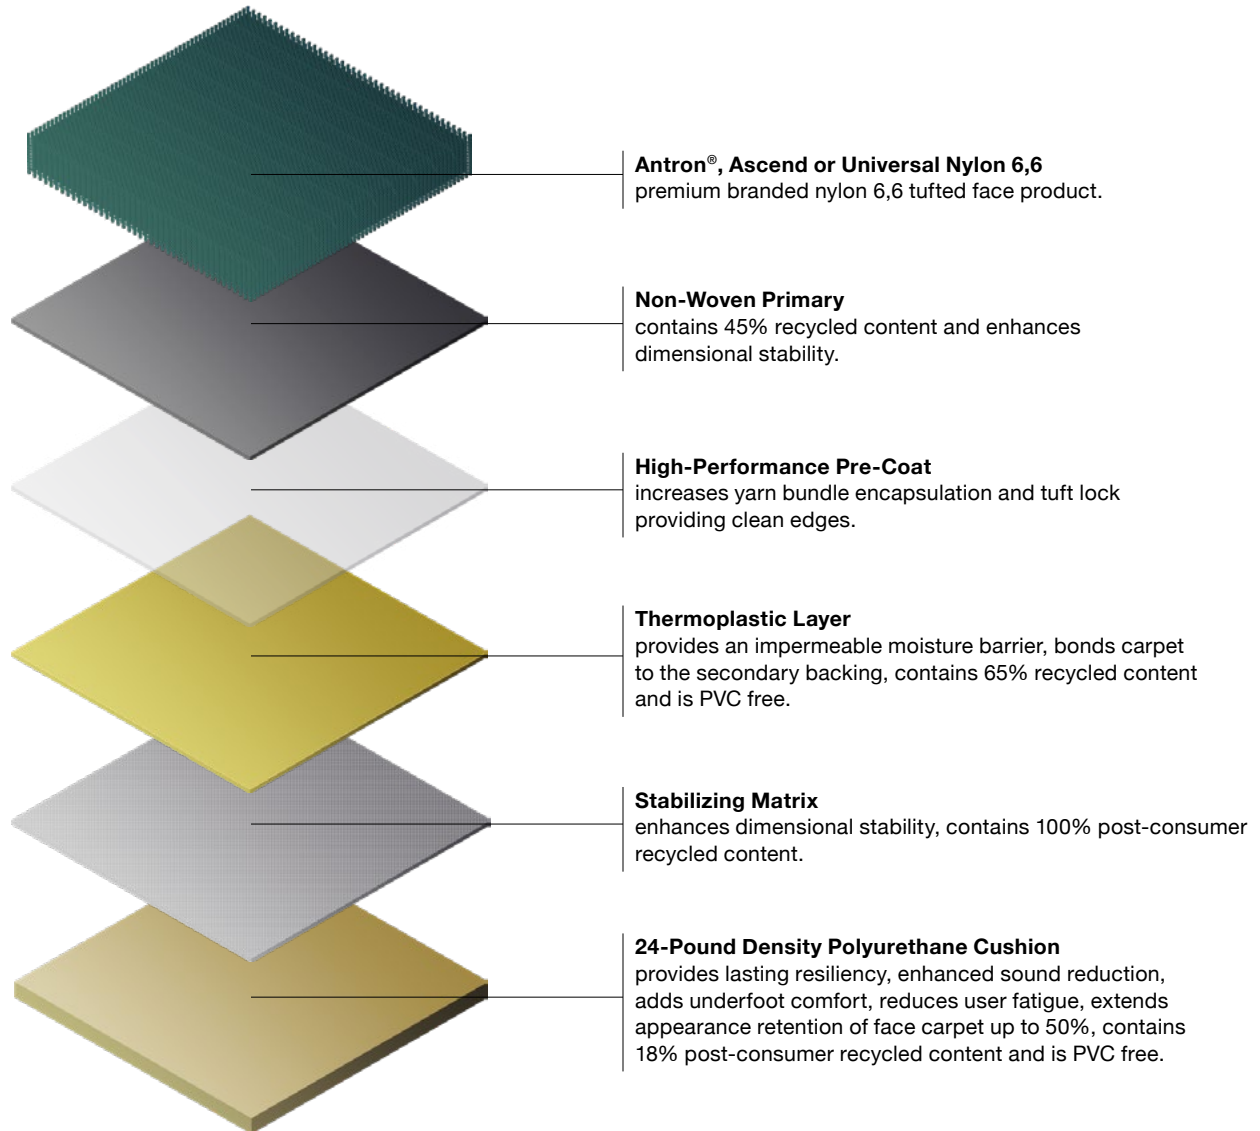

Backing Overview

EliteFlex™ 6 ft Cushion

Recycled Content

EliteFlex™ 6 ft Cushion backing structure contains 22% pre-consumer and 22% post-consumer recycled content.

Sustainability

Certified Cradle to Cradle Silver, NSF® 140 Gold, and CRI Green Label Plus.

Warranty

Limited lifetime warranty for problems associated with edge ravel, delamination, tuft bind, and moisture penetration.