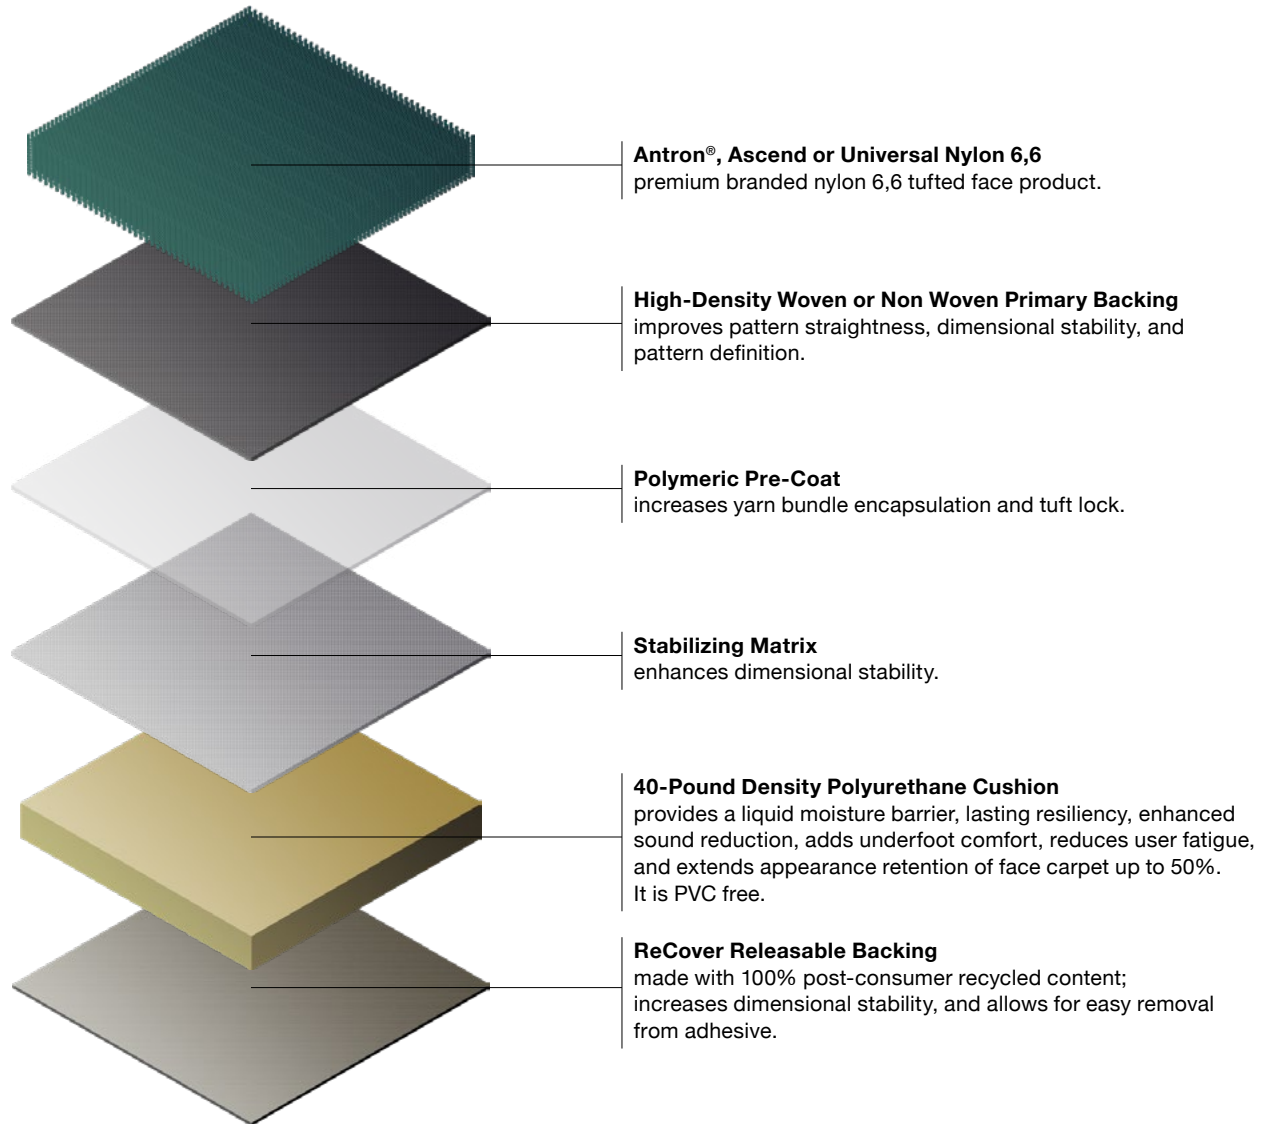

Backing Overview

Optimum Barrier™ II RC Cushion

Recycled Content

Optimum Barrier™ II RC Cushion backing structure contains 18% pre-consumer and 15% post-consumer recycled content.

Sustainability

Certified NSF® 140 Platinum and CRI Green Label Plus.

Warranty

15-year warranty for protection against problems associated with edge ravel, delamination, tuft bind, and moisture penetration.