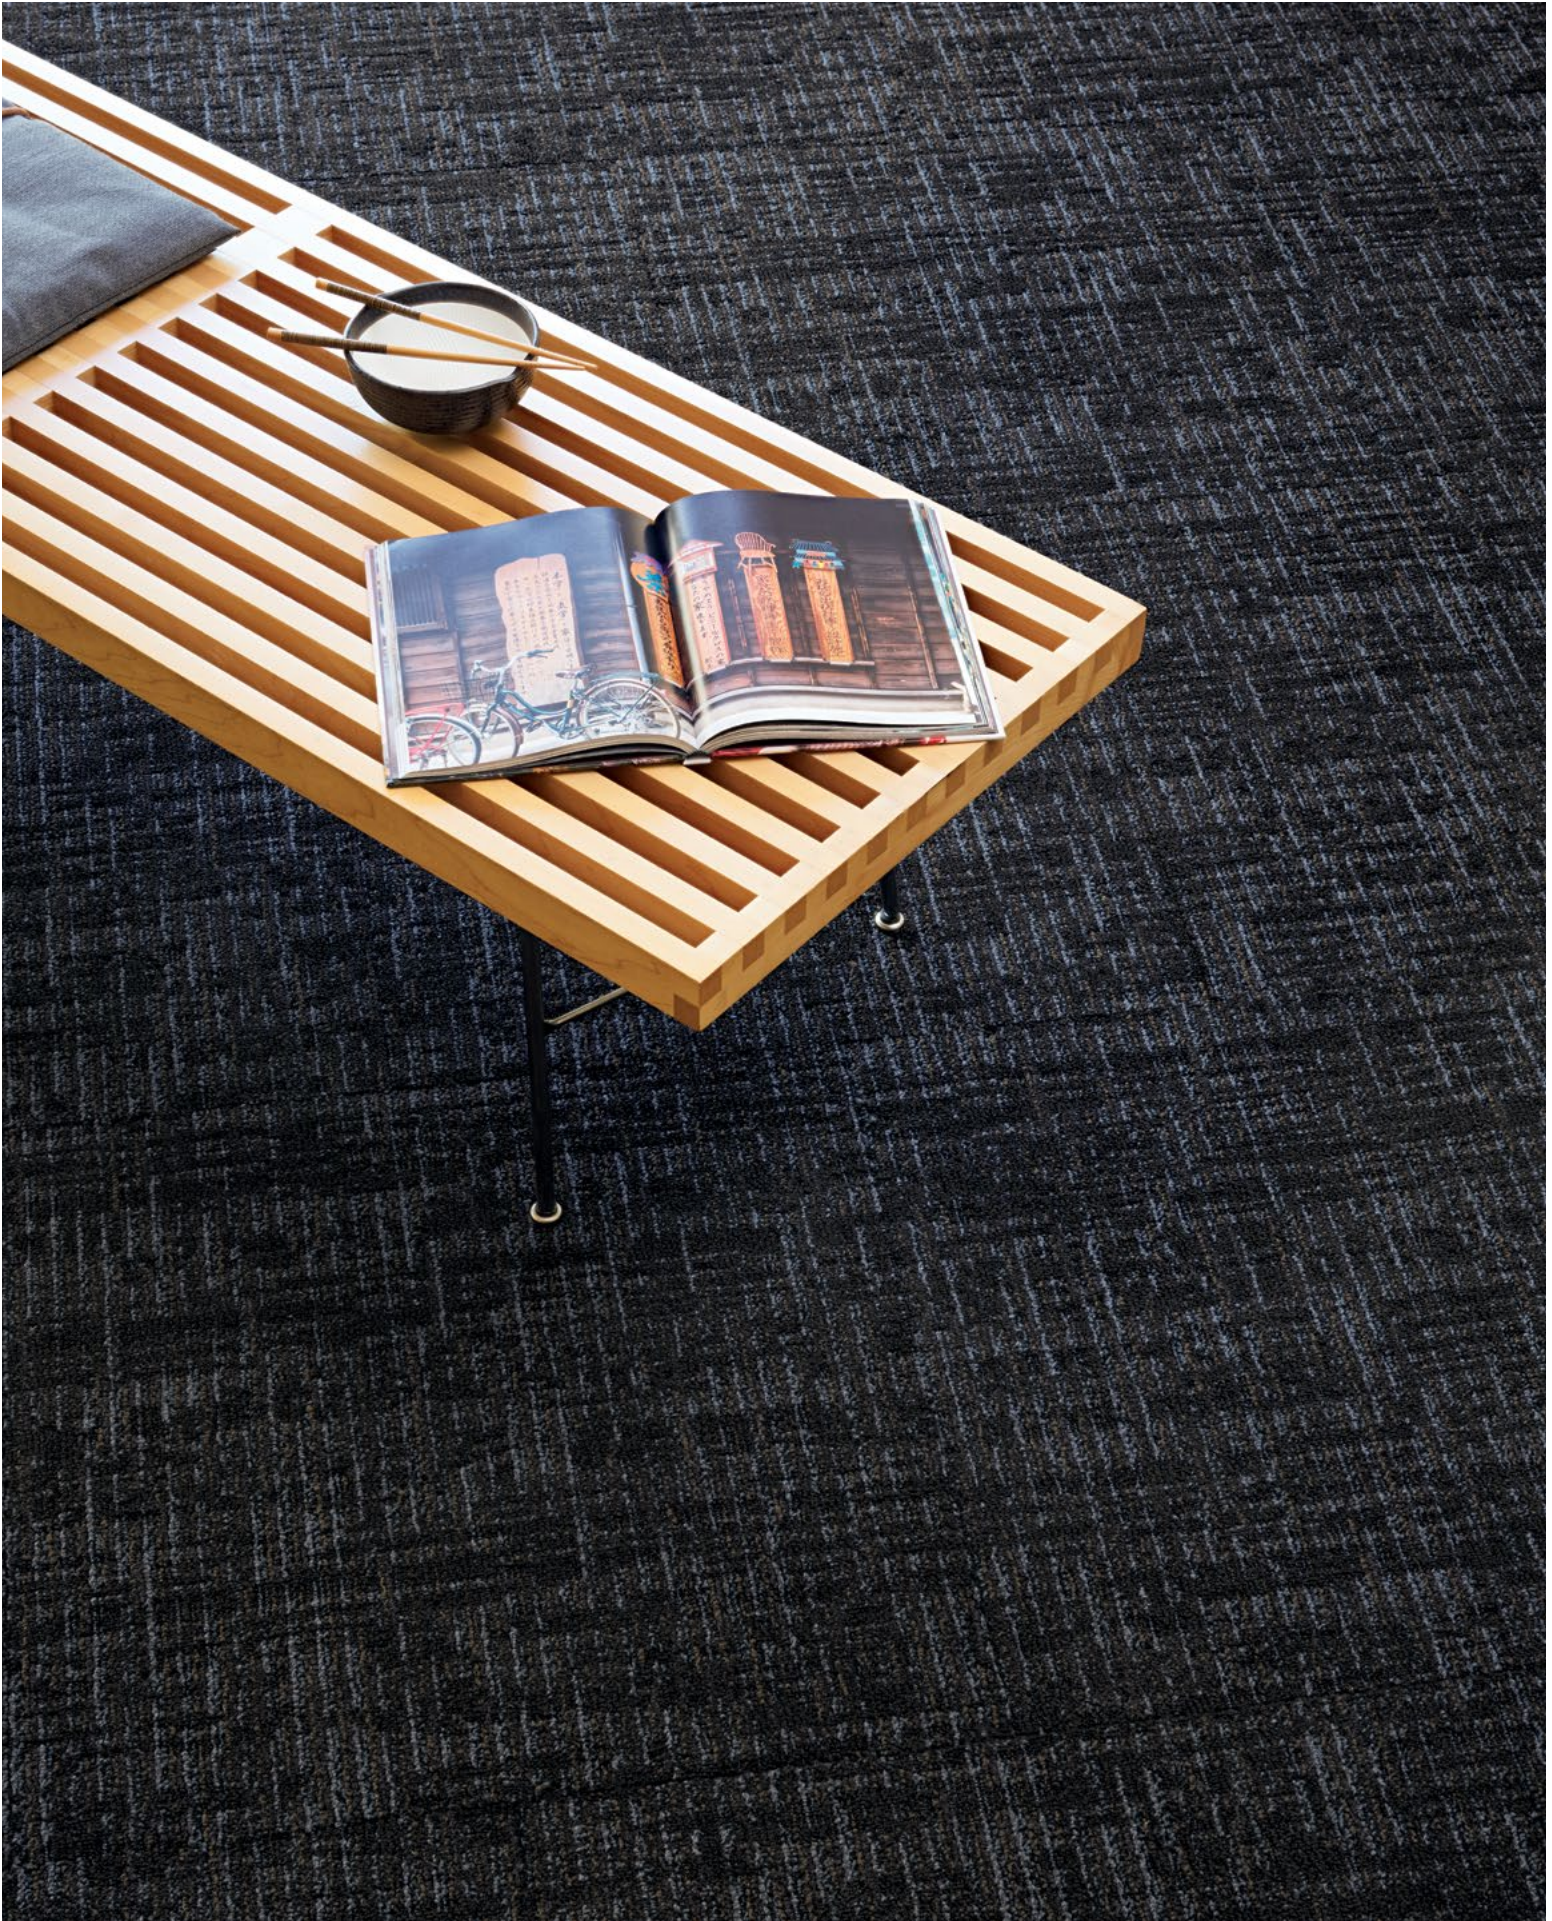

ROOT 4ROT6, MURASAKI 410437, 24 IN X 24 IN - BRICK