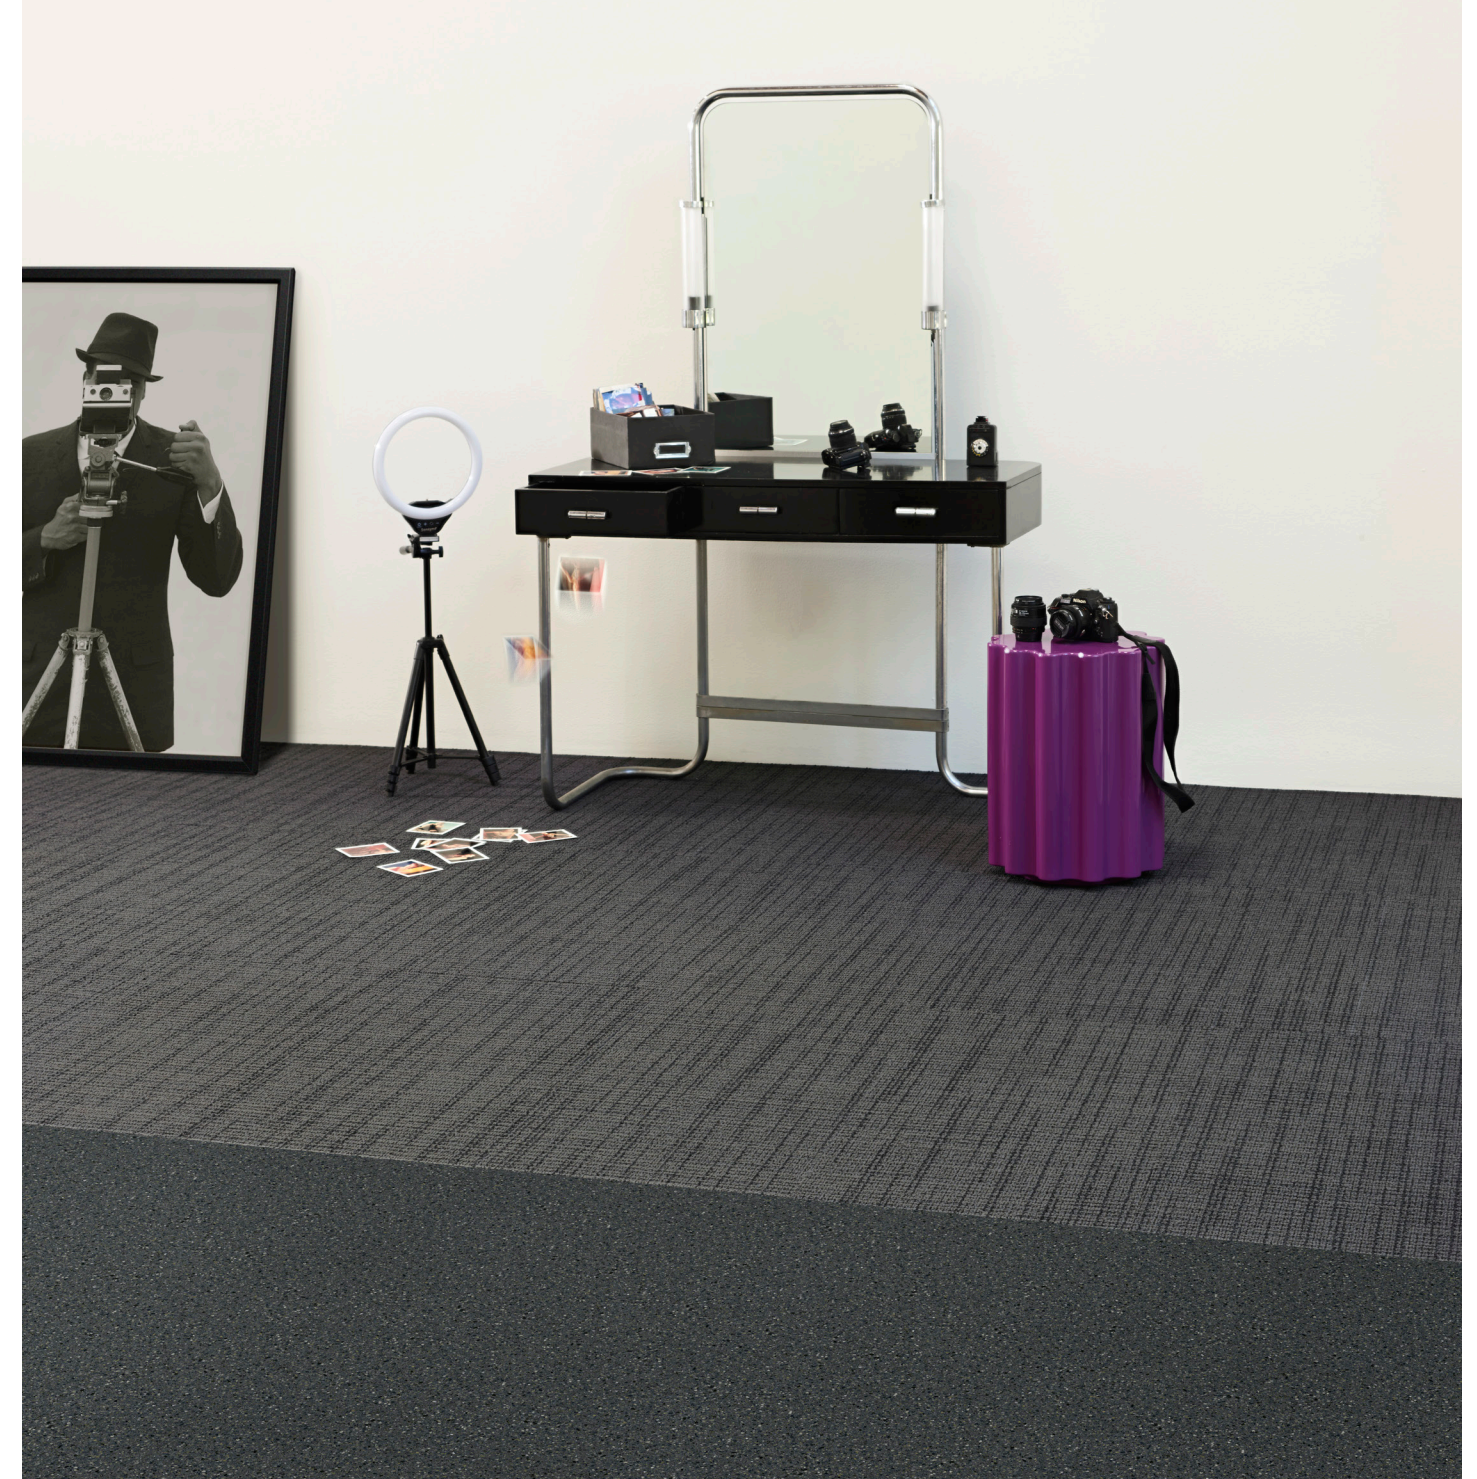

PVC-Free Backing Options
 AFIRMA II™ Hardback Tile
 AFFIX™ Hardback Tile
 LuxFelt™ Cushion Tile
 NexStep® Cushion Tile
 High PerformancePC Broadloom

Size Options
 18 in x 36 in, 24 in x 24 in
 18 in x 36 in, 24 in x 24 in
 18 in x 36 in, 24 in x 24 in
 18 in x 36 in, 24 in x 24 in
 12 ft