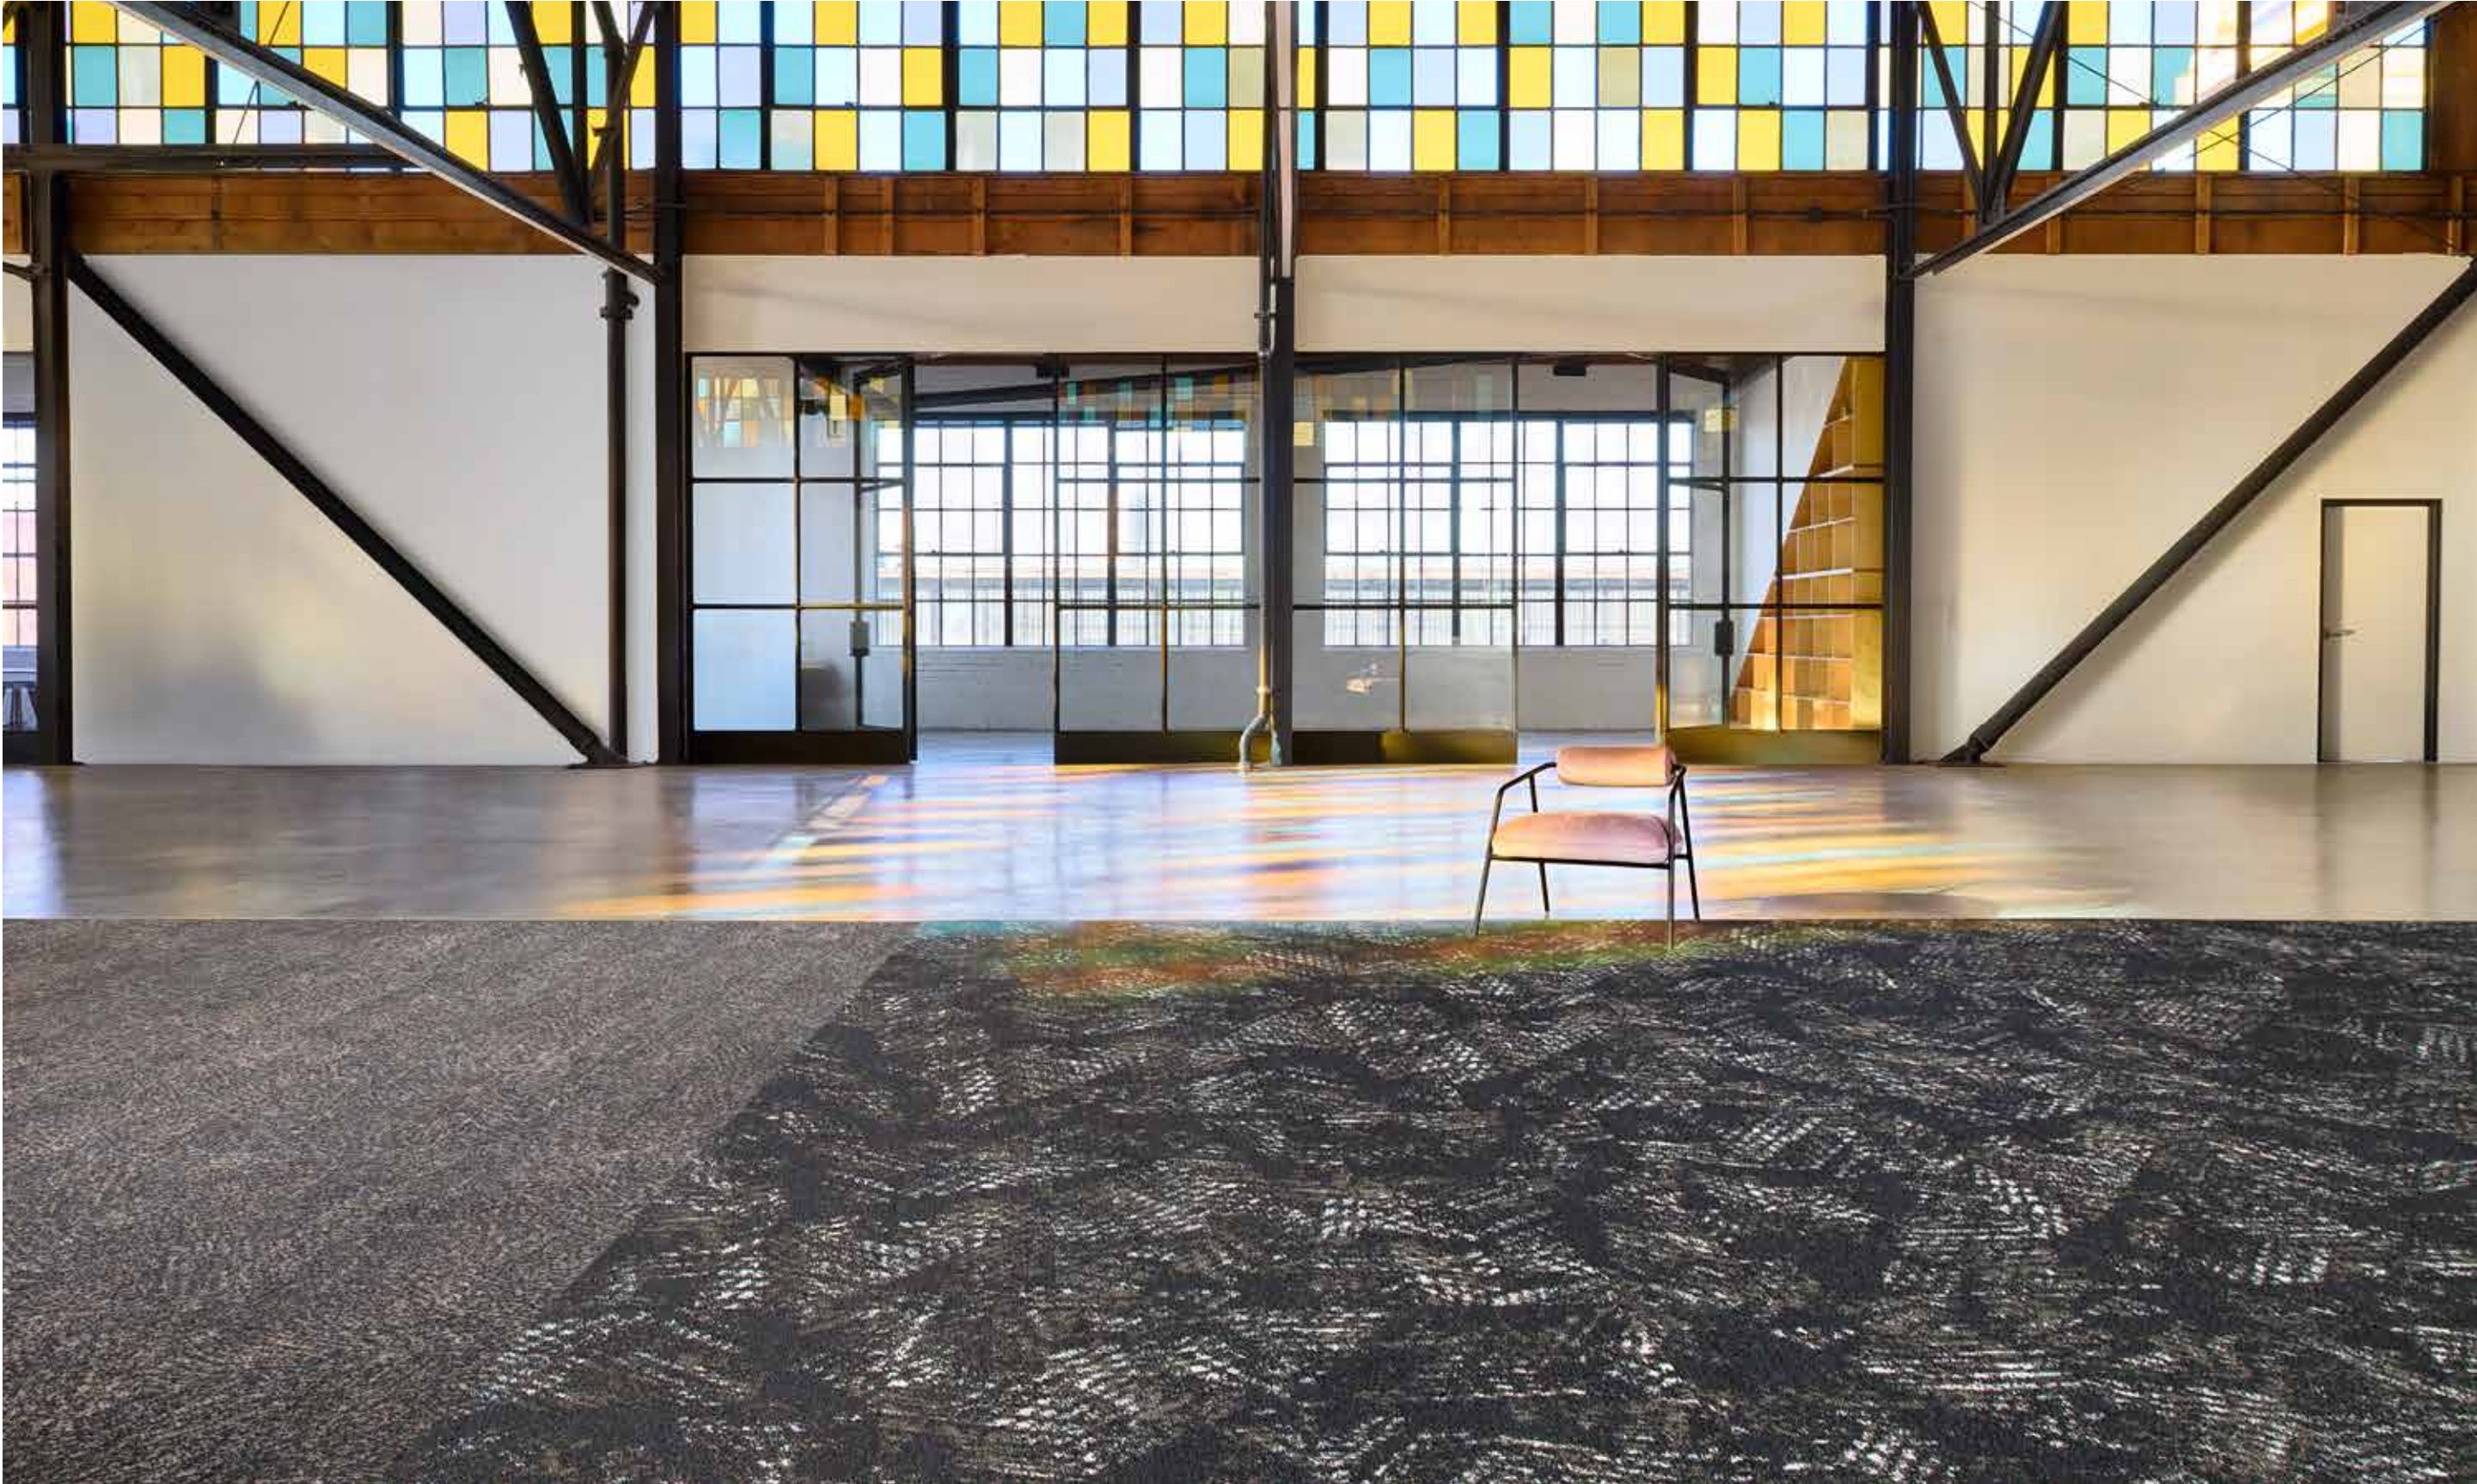

FREEWHEEL 6FR24, IRIDESCENT 407825, 18 IN X 36 IN - BRICK (LEFT)
WINGING IT 6WI24, IRIDESCENT 407825, 18 IN X 36 IN - BRICK (RIGHT)