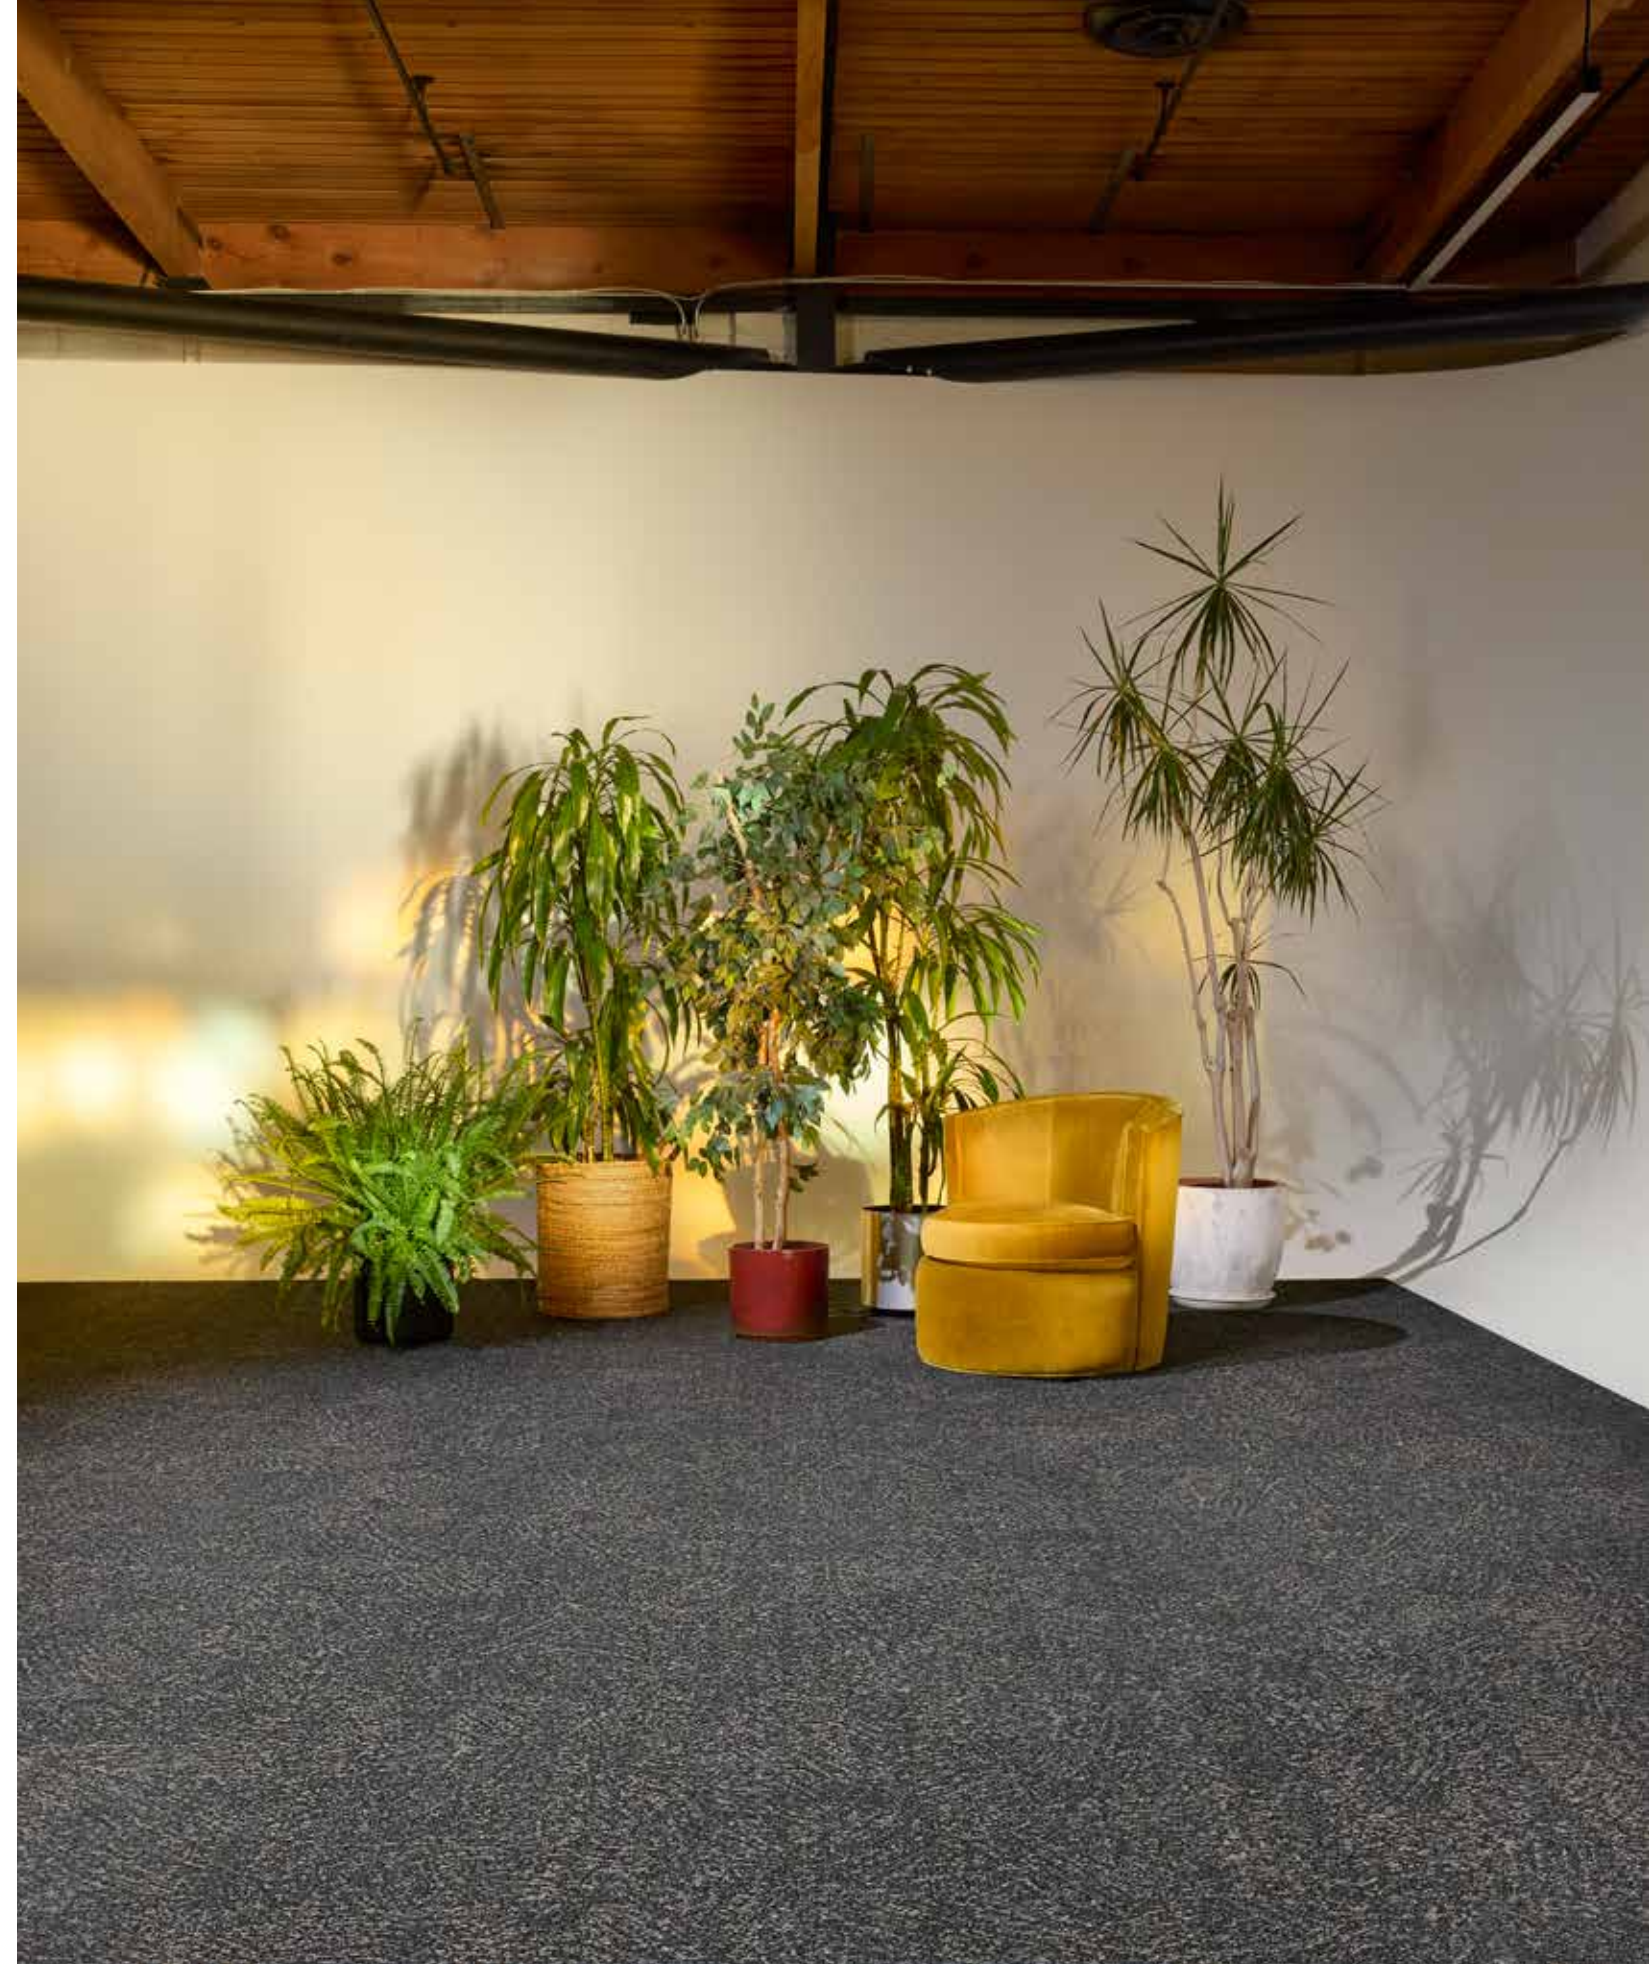

FREEWHEEL 6FR24, VIVID 407828, 18 IN X 36 IN - BRICK